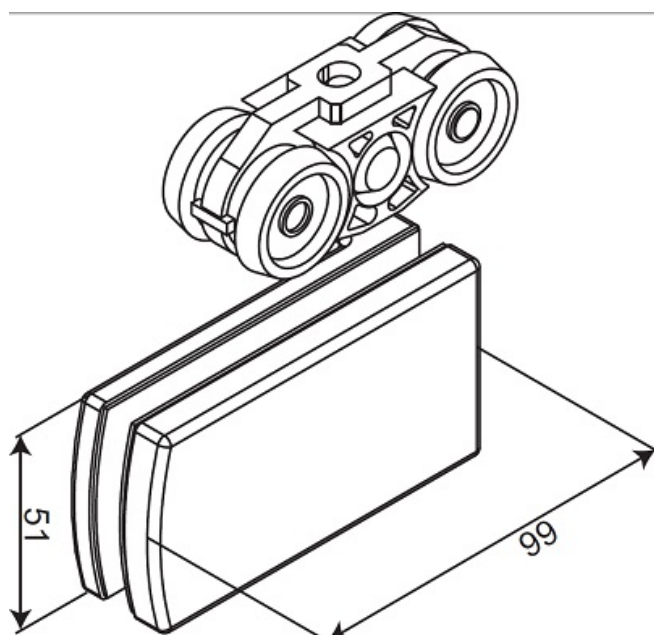

PRODUCT SHEET

Description:

Glass Folding Door 10-12mm Top End Roller, SS304

Item number:

28.29.050-0

Units	Box	Carton	HS Code	Barcode
Pcs.	1	20	8302415000	
				5704866444620

SISO A/S
Mileparken 11
DK-2740 Skovlunde
Denmark
VAT: DK 24786013